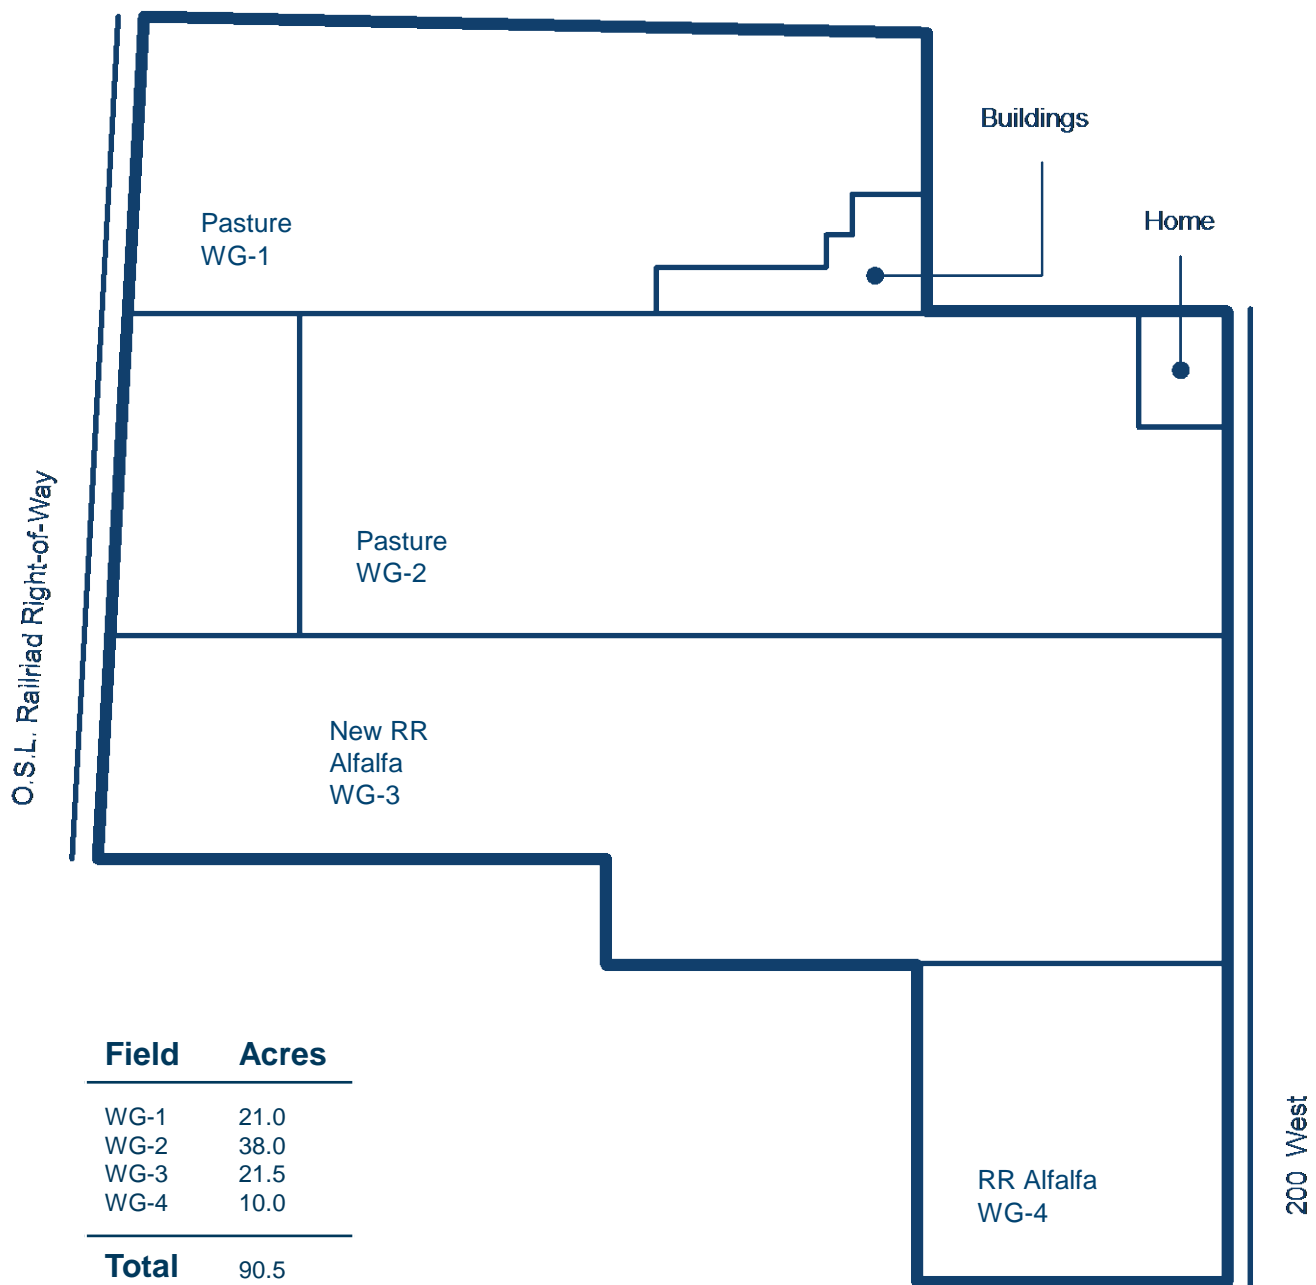

2016

Field	Acres
WG-1	21.0
WG-2	38.0
WG-3	21.5
WG-4	10.0
Total	90.5