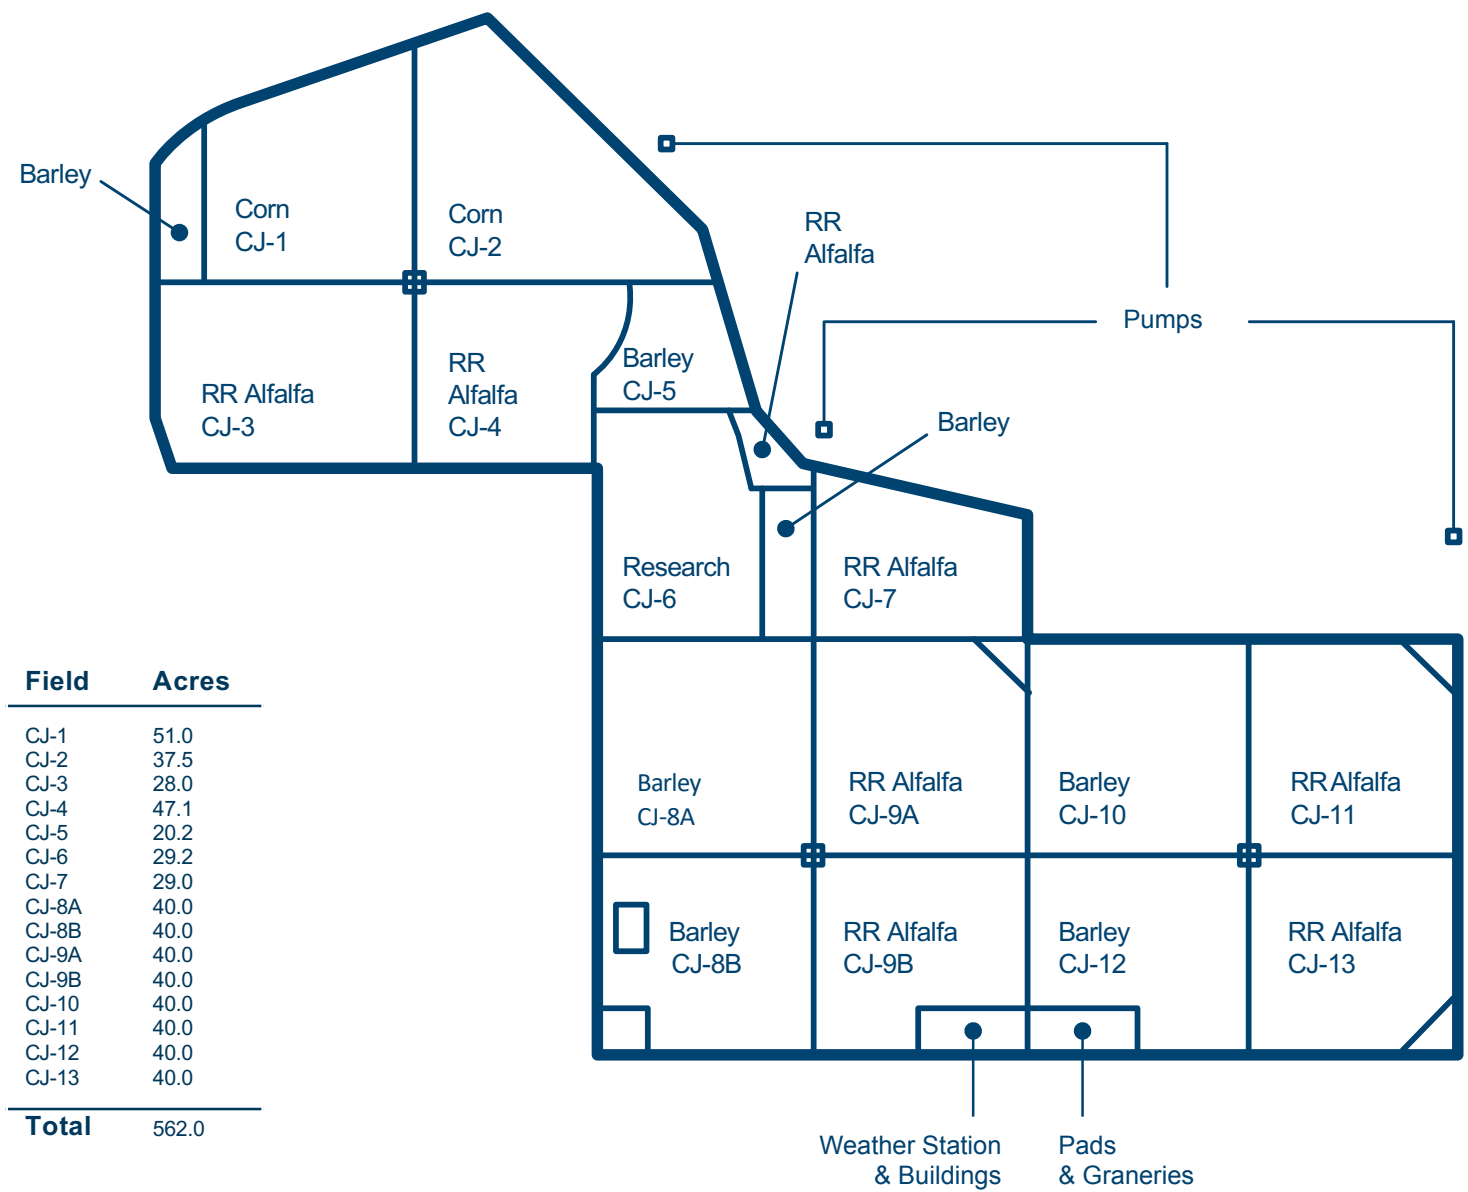

N
2018

Field	Acres
CJ-1	51.0
CJ-2	37.5
CJ-3	28.0
CJ-4	47.1
CJ-5	20.2
CJ-6	29.2
CJ-7	29.0
CJ-8A	40.0
CJ-8B	40.0
CJ-9A	40.0
CJ-9B	40.0
CJ-10	40.0
CJ-11	40.0
CJ-12	40.0
CJ-13	40.0
Total	562.0