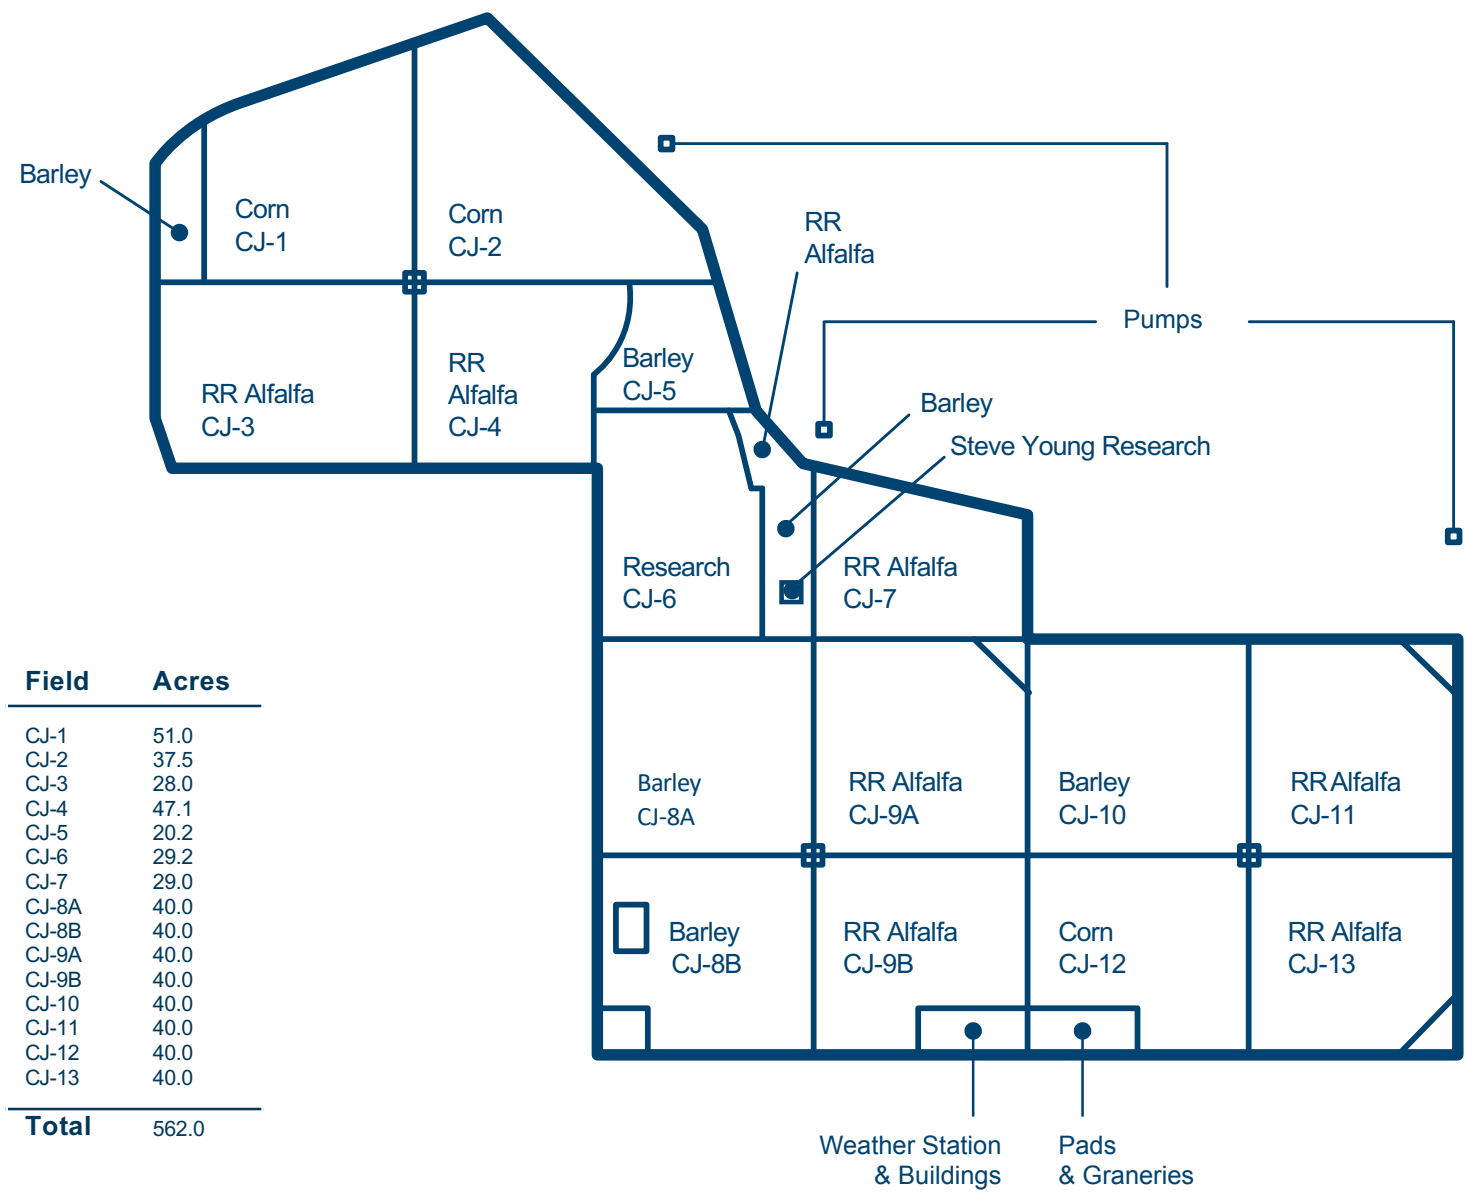

  
**N**  
**2019**

Field	Acres
CJ-1	51.0
CJ-2	37.5
CJ-3	28.0
CJ-4	47.1
CJ-5	20.2
CJ-6	29.2
CJ-7	29.0
CJ-8A	40.0
CJ-8B	40.0
CJ-9A	40.0
CJ-9B	40.0
CJ-10	40.0
CJ-11	40.0
CJ-12	40.0
CJ-13	40.0
<b>Total</b>	<b>562.0</b>