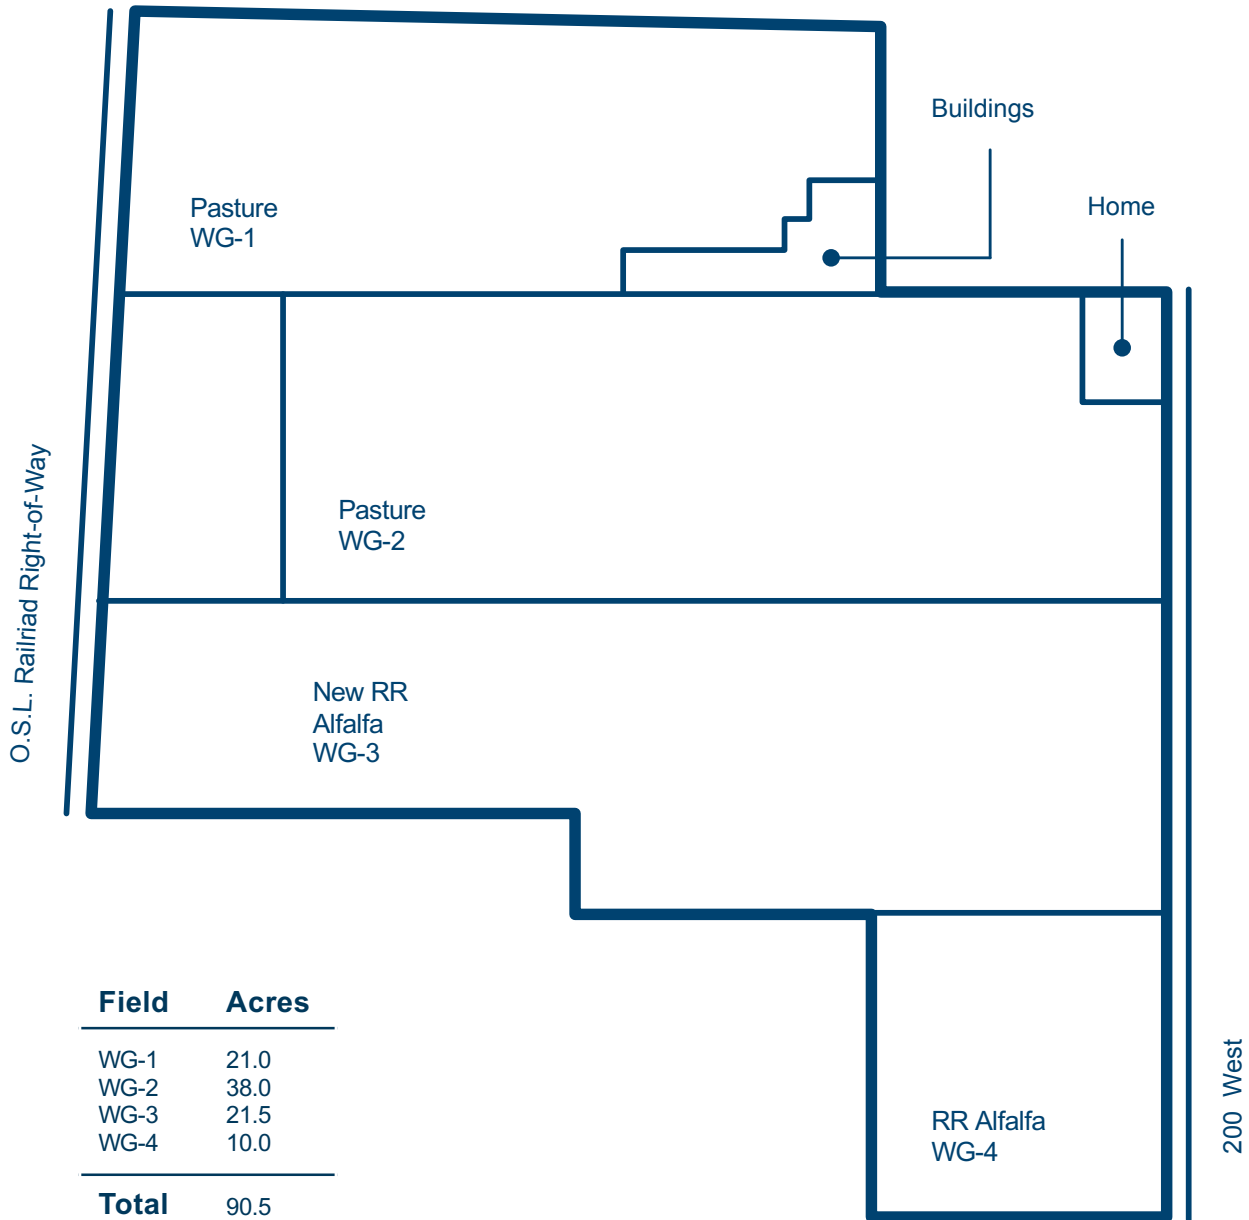

2020

Field	Acres
WG-1	21.0
WG-2	38.0
WG-3	21.5
WG-4	10.0
<b>Total</b>	<b>90.5</b>